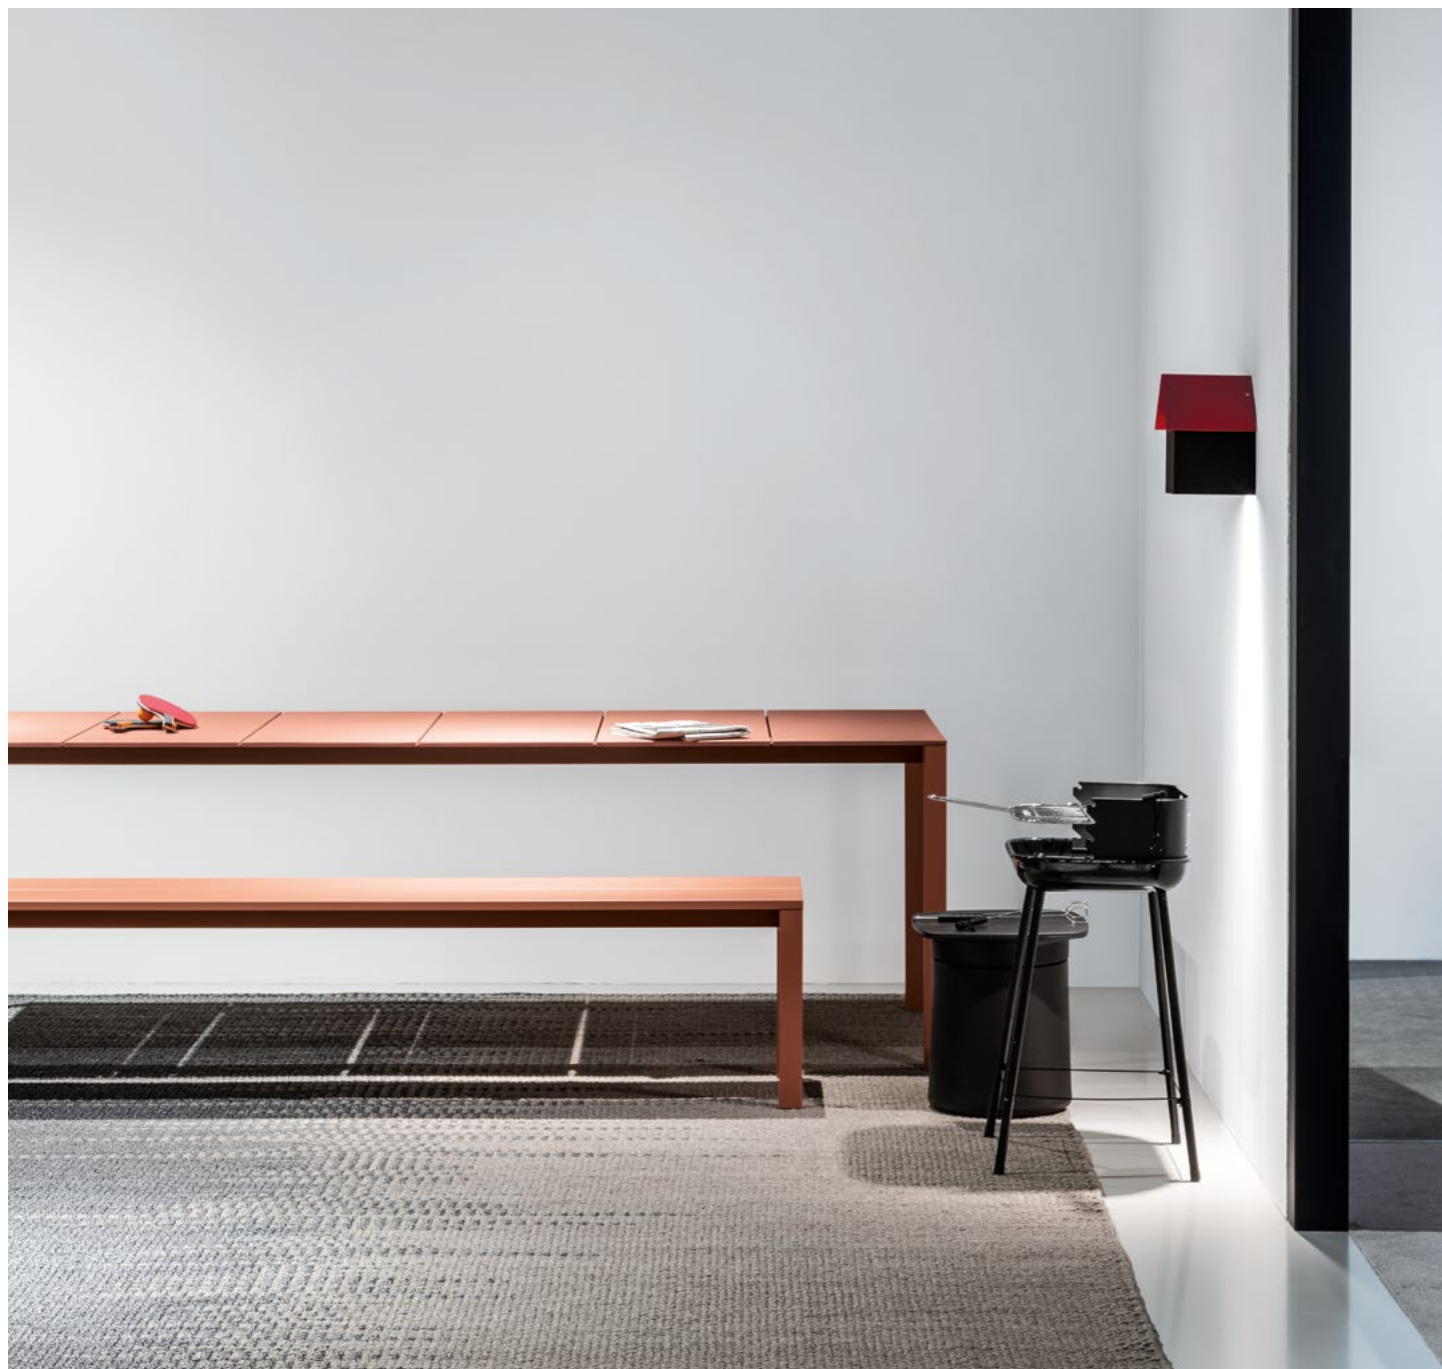

The be-Easy Slatted table is available in a new version with transverse laminate slats, finished in the new Clay finish. This textured trowel, handcrafted, offers sophisticated aesthetics and resistance to scratches and impacts.