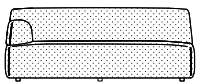

2-seater sofa rh/lh
L 200 P 101 H 80 cm
W 78^{5/8"} D 39^{5/8"} H 31^{1/8"}