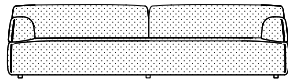

3-seater sofa
L 270 P 101 H 80 cm
W 106^{2/8"} D 39^{5/8"} H 31^{1/8"}