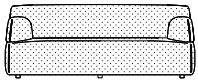

Forma new elements

Sam Hecht and Kim Colin, 2023/2024

2-seater sofa
L 200 P 101 H 80 cm
W 78^{5/8"} D 39^{5/8"} H 31^{1/8"}