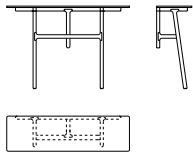

Font Argilla

L 42 P 42 H 52 cm
 W 16^{1/8}" D 16^{1/8}" H 20^{1/8}"

Claesson Koivisto Rune, 2018/2024

Photo p. 50

Accessories

Casper protective cover

Bottega Console

Kensaku Oshiro, 2023/2024