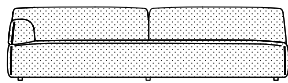

Universal removable cushions
L 45 H 40 cm
W 36^{2/8"} H 39"

L 78 H 35 cm
W 36^{2/8"} H 39"

L 65 H 65 cm
W 25^{5/8"} H 25^{5/8"}

2-seater sofa rh/lh
L 200 P 101 H 80 cm
W 78^{5/8"} D 39^{5/8"} H 31^{1/8"}