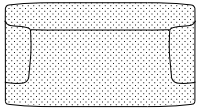

L 78 H 35 cm
W 36^{2/8"} H 39"

L 65 H 65 cm
W 25^{5/8"} H 25^{5/8"}