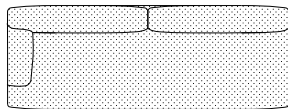

Forma new elements

Sam Hecht and Kim Colin, 2023/2024

L 78 H 35 cm
W 36^{2/8"} H 39"

L 65 H 65 cm
W 25^{5/8"} H 25^{5/8"}

LP recycled

LucidiPevere, 2016/2024

Photo p. 22

Accessories

- LP removable cushion
- Lips removable cushions
- Joining element
- Writing arm
- Water drainage hole
- Casper protective cover