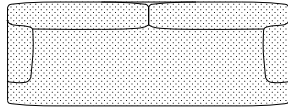

L 78 H 35 cm
W 36^{2/8"} H 39"

L 65 H 65 cm
W 25^{5/8"} H 25^{5/8"}