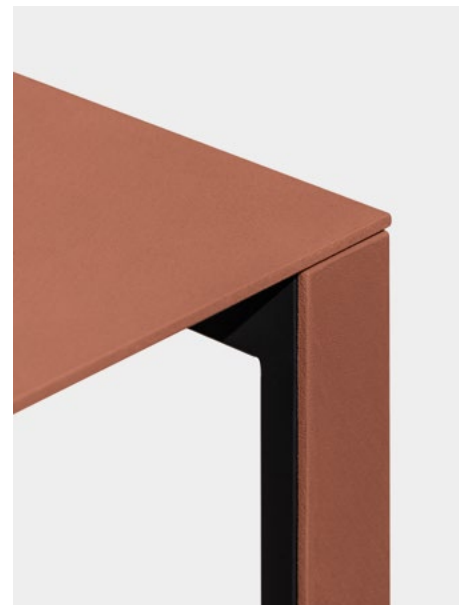

L'innovativa finitura Argilla porta l'iconico tavolo Thin-K ad un nuovo livello di eleganza e durabilità nel tempo. La spatolatura materica, applicata artigianalmente, offre un'estetica sofisticata e una resistenza ai graffi e agli urti, garantendo una durata nel tempo senza compromessi. Adatta sia per ambienti indoor e outdoor.

Accessories

Cable ducting
Cabling network
Casper protective cover

Das innovative Argilla-Finish verleiht dem ikonischen Thin-K-Tisch ein neues Maß an Eleganz und Langlebigkeit. Das von Hand aufgetragene Spachtelfinish des Materials bietet eine anspruchsvolle Ästhetik und ist kratz- und stoßfest und garantiert eine kompromisslose Haltbarkeit im Laufe der Zeit. Geeignet für Innen- und Außenbereiche.

Features

Bestseller
Handcrafted textured trowel on top and external leg details
Finish applied to aluminium
Waterproof and scratch resistant
Large collection and availability of sizes (also on request)
Fixed and extendable
Perfectly flat in all dimensions
Tone-on-tone or contrasting top and legs
Simple to assemble

La finition innovante Clay amène la table iconique Thin-K à un nouveau niveau d'élégance et de durabilité. La truelle texturée, appliquée à la main, offre une esthétique sophistiquée et une résistance aux rayures et aux chocs, assurant une durabilité sans compromis. Convient aux environnements intérieurs et extérieurs.

Suggested colors