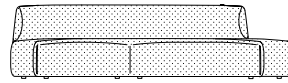

Forma new elements

Sam Hecht and Kim Colin, 2023/2024

2-seater sofa
L 200 P 101 H 80 cm
W 78^{5/8"} D 39^{5/8"} H 31^{1/8"}

3-seater sofa
L 270 P 101 H 80 cm
W 106^{2/8"} D 39^{5/8"} H 31^{1/8"}

Corner 30° with terminal rh/lh
L 270 P 101 H 80 cm
W 106^{2/8"} D 39^{5/8"} H 31^{1/8"}